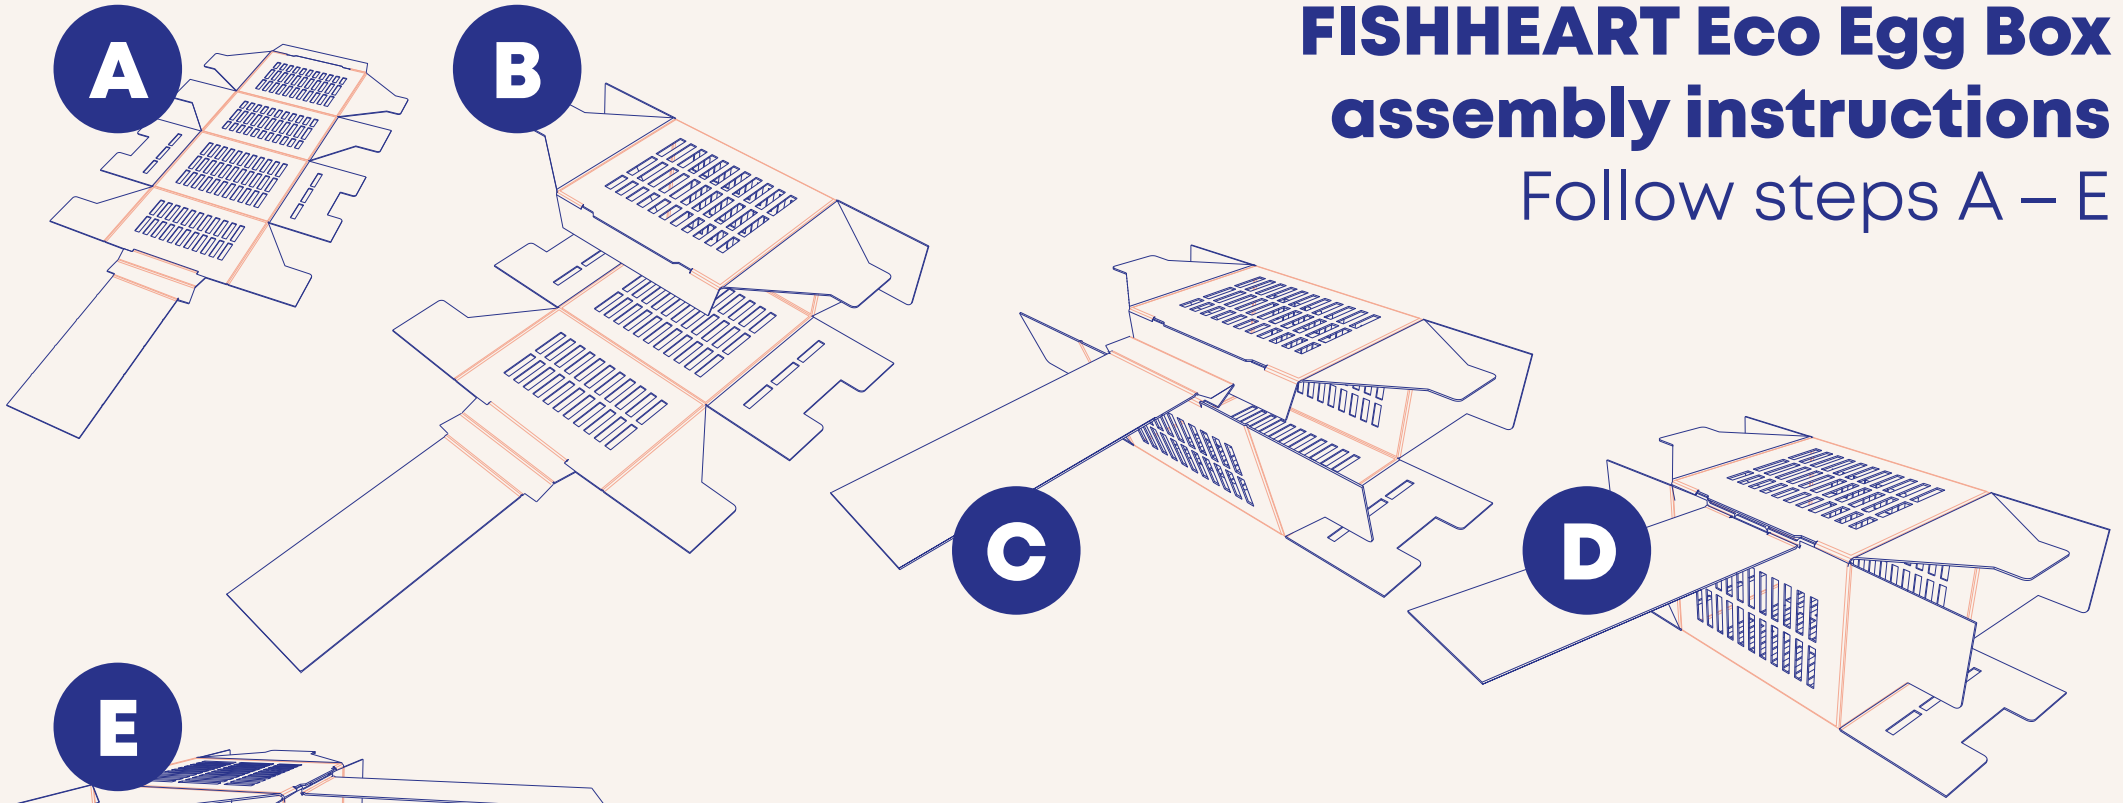

FISHHEART Eco Egg Box assembly instructions

Follow steps A – E

Repeat this step (E) for both the top and the bottom of the box.

Eco Egg Box assembled

Use this handle (4) to lower the box in the water.